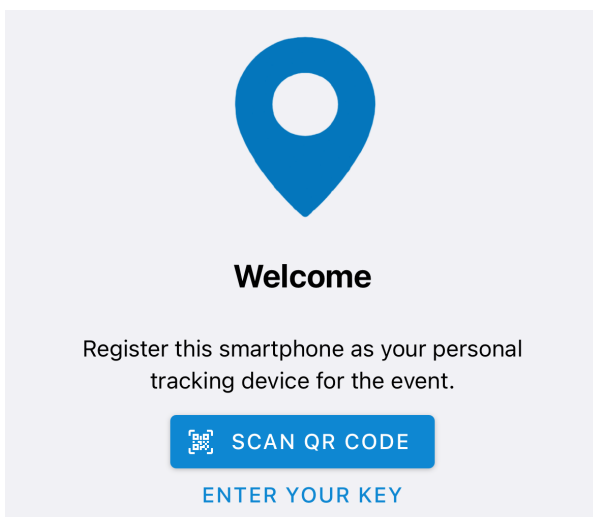

TRACKY APP USER GUIDE

Download the Tracky App from either App Store or Google Play

Make sure the location access is set correctly on your phone (Always)

Scan the QR code provided or enter your one time key code.

Once you have successfully login the first screen will show name device key speedo time of day trip meter and a play button.

You need to press the play to start tracking and the globe icon to view the map.