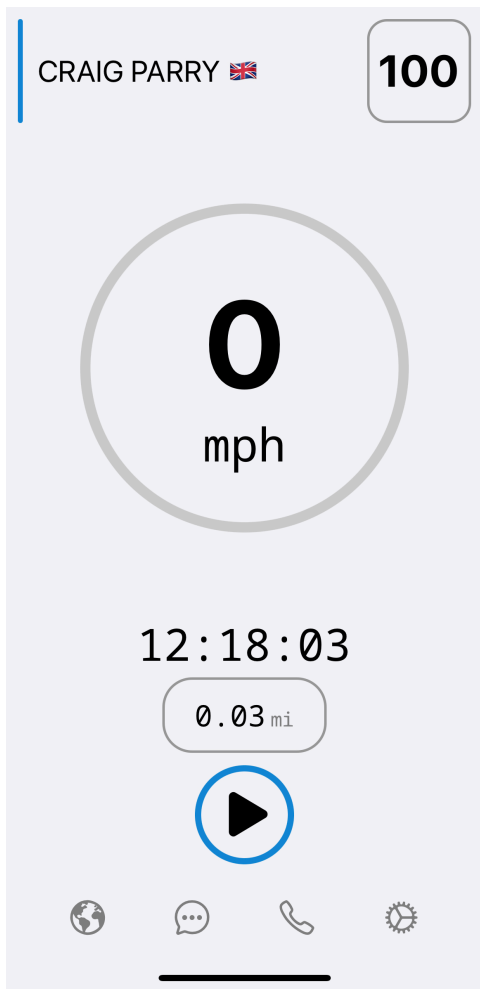

TRACKY APP USER GUIDE

Download the Tracky App from either App Store or Google Play

Make sure the location access is set correctly on your phone (Always)

Scan the QR code provided or enter your one time key code.

Once you have successfully login the first screen will show name device key speedo time of day trip meter and a play button.

You need to press the play to start tracking and the globe icon to view the map.