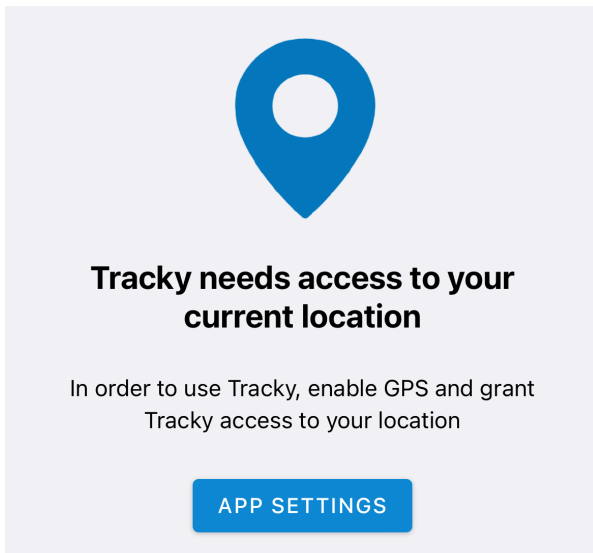

TRACKY APP USER GUIDE

Download the Tracky App from either App Store or Google Play

Make sure the location access is set correctly on your phone (Always)

Scan the QR code provided or enter your one time key code.

Once you have successfully login the first screen will show name device key speedo time of day trip meter and a play button.

You need to press the play to start tracking and the globe icon to view the map.